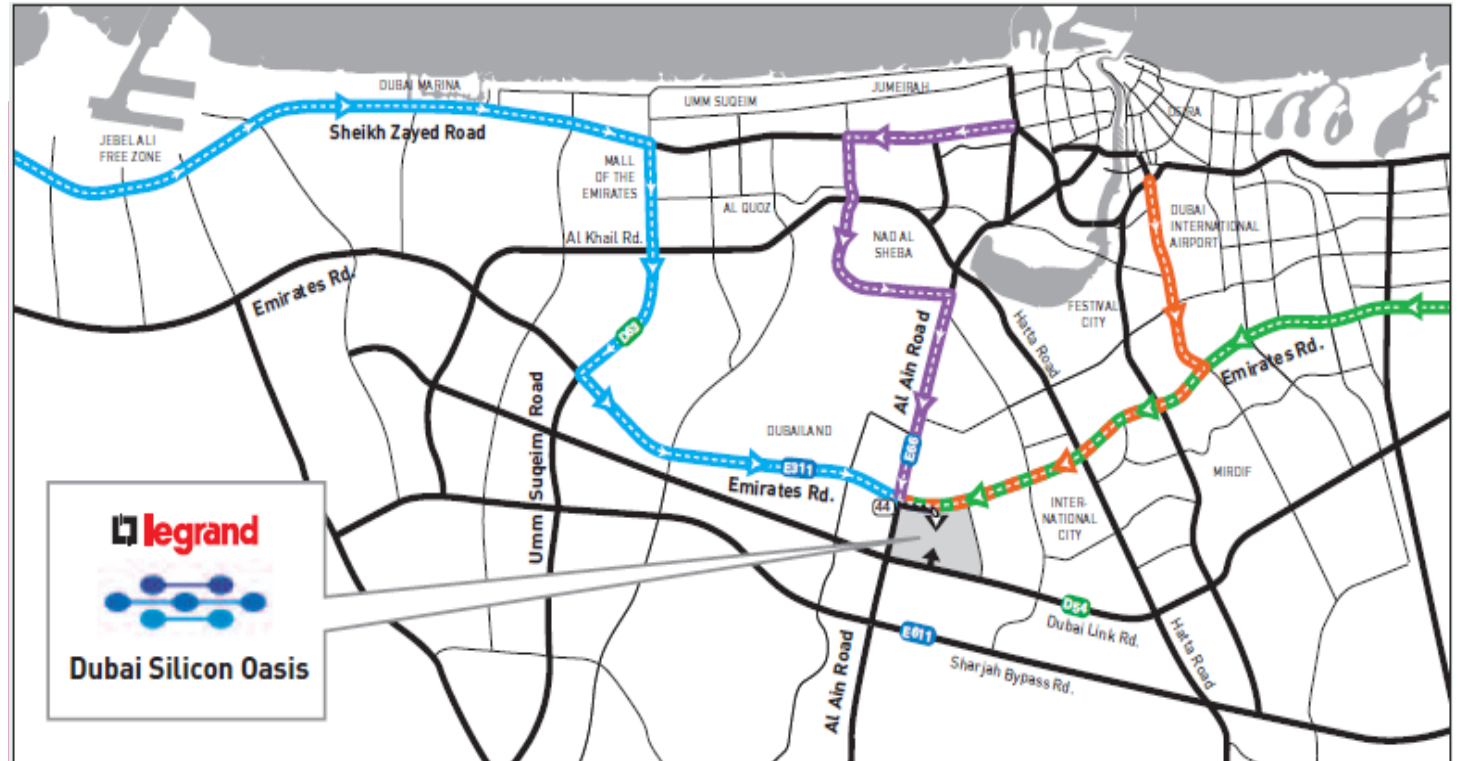

LEGRAND SNC FZE

DSO wing C - Office 701

Dubai Silicon Oasis

P.O. Box 341068

Dubai - UAE

Tel: (+971) 4 382 1821

Fax: (+971) 4 382 1822

DSO ACCESS ROUTES

ROUTE 01

From Jebel Ali Free Zone - 34 km

- Exit Sheikh Zayed Road at Exit 39 to Al Barsha and Umm Suqeim (at Mall of the Emirates)
- Take Umm Suqeim Road to Emirates Road
- Take Dubai, Airport direction
- Pass exit 44
- Turn the first right towards DSOA

ROUTE 02

From Sheikh Zayed Rd - 15 km

- Exit Sheikh Zayed Road at Interchange 1
- Take Dubai, Ras Al Khor direction
- Join Al Ruwayyah, Al Ain Road [E66]
- Take exit 14 towards Sharjah [E311]
- Enter from the first right into DSOA

ROUTE 03

From Dubai International Airport - 17 km

- Follow signs for Al Waarqa and Emirates Road
- Join Emirates Road, heading towards Jebel Ali
- Pass International City on your left hand side
- Take exit 44 towards Sharjah [E311]
- Enter from the first right into DSOA

ROUTE 04

From Sharjah - 36 km (Emirates Road)

- Take Emirates Road
- Take exit 44 towards Sharjah [E311]
- Enter from the first right into DSOA