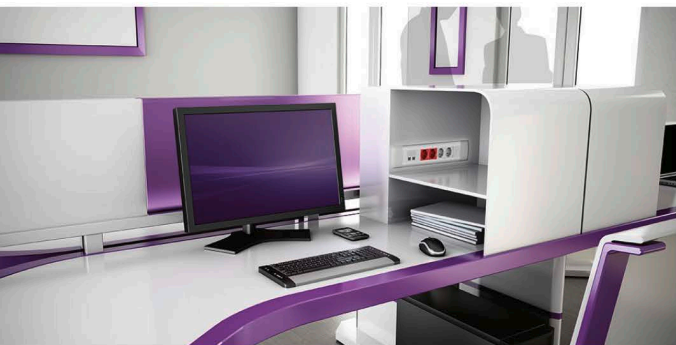

OVERVIEW

CHOOSE YOUR EQUIPMENT

	MODULES		DATA MODULAR SOCKET	
RJ 45	1	Single RJ45 Cat6 UTP	White	5 723 02
			Magnesium	5 728 02
	MODULES		USB CHARGER SOCKET	
USB	1	USB Charger - 5V - 750 mA	White	5 720 71
			Magnesium	5 725 71
	MODULES		HDMI PREWIRED SOCKETS	
HDMI	1	HDMI 1.4 with 15cm cord pre-terminated	White	5 720 96
			Magnesium	5 725 96
HDMI ACCESSORIES	-	HD15 cord, Length: 10 meters	-	0 517 26
	-	HD15 cord with Jack 3.5mm, Length: 2 Meters	-	0 517 27
	-	VGA cable 20 meters	-	0 517 20
	MODULES		HD15 (VGA) PREWIRED SOCKETS	
HD15 (VGA)	1	HD15 Female with 15cm cord pre-terminated	White	5 720 97
			Magnesium	5 725 97
HD15 (VGA) ACCESSORIES	-	HD15 cord, Length: 10 meters	-	0 517 23
	-	HD15 cord with Jack 3.5mm, Length: 2 Meters	-	0 517 22
	-	VGA cable 20 meters	-	0 327 81

12|13