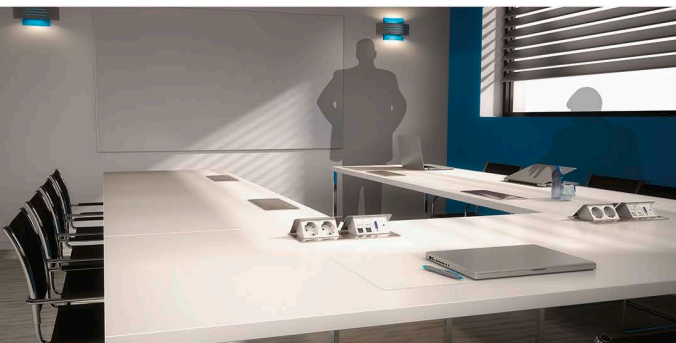

OVERVIEW

CHOOSE YOUR SUPPORT

POP-UP BOXES			
TO BE EQUIPPED*	3 Modules	Matt Aluminium	0 540 10
		Brushed Brass	0 540 15
		Brushed Stainless	0 540 20
	6 (2*3) Modules	Matt Aluminium	0 540 12
		Brushed Brass	0 540 17
		Brushed Stainless	0 540 22
	4 Modules	Matt Aluminium	0 540 11
		Brushed Brass	0 540 16
		Brushed Stainless	0 540 21
		Matt Black	0 540 26
		Glossy White	0 540 31
	8 (2*4) Modules	Matt Aluminium	0 540 13
Brushed Brass		0 540 18	
Brushed Stainless		0 540 23	
Matt Black		0 540 28	
Glossy White		0 540 33	
POWER & DATA DESK GROMMETS			
TO BE EQUIPPED*	For 1 x 2P+E socket	White	0 540 70
		Black	0 540 71
	For 1 x 2P+E socket and USB phone charger (supplied)	White	0 540 72
		Black	0 540 73
	Finishing plates	White	0 540 60
		Black	0 540 62
		Stainless Steel	0 540 63
DESKTOP MODULE			
TO BE EQUIPPED*	8 Modules	Empty Desktop Aluminium	0 583 90
	12 Modules		0 535 91
	16 Modules		0 535 92

10|11

* to be equipped with modules pp.12/13