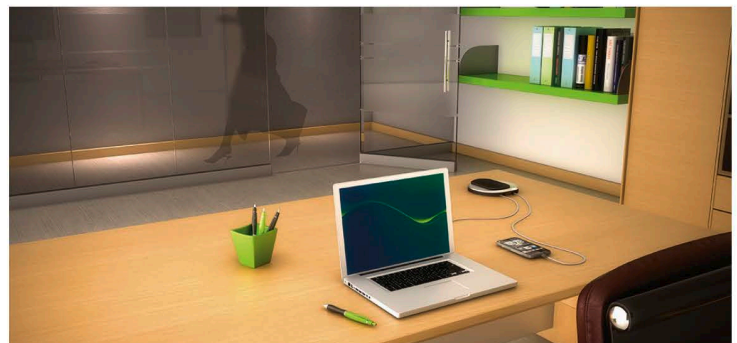

OVERVIEW

CHOOSE YOUR SUPPORT

POP-UP BOXES			
TO BE EQUIPPED*	3 Modules	Matt Aluminium	0 540 10
		Brushed Brass	0 540 15
		Brushed Stainless	0 540 20
	6 (2*3) Modules	Matt Aluminium	0 540 12
		Brushed Brass	0 540 17
		Brushed Stainless	0 540 22
	4 Modules	Matt Aluminium	0 540 11
		Brushed Brass	0 540 16
		Brushed Stainless	0 540 21
		Matt Black	0 540 26
		Glossy White	0 540 31
	8 (2*4) Modules	Matt Aluminium	0 540 13
Brushed Brass		0 540 18	
Brushed Stainless		0 540 23	
Matt Black		0 540 28	
Glossy White		0 540 33	
POWER & DATA DESK GROMMETS			
TO BE EQUIPPED*	For 1 x 2P+E socket	White	0 540 70
		Black	0 540 71
	For 1 x 2P+E socket and USB phone charger (supplied)	White	0 540 72
		Black	0 540 73
	Finishing plates	White	0 540 60
		Black	0 540 62
		Stainless Steel	0 540 63
DESKTOP MODULE			
TO BE EQUIPPED*	8 Modules	Empty Desktop Aluminium	0 583 90
	12 Modules		0 535 91
	16 Modules		0 535 92

10|11

* to be equipped with modules pp.12/13