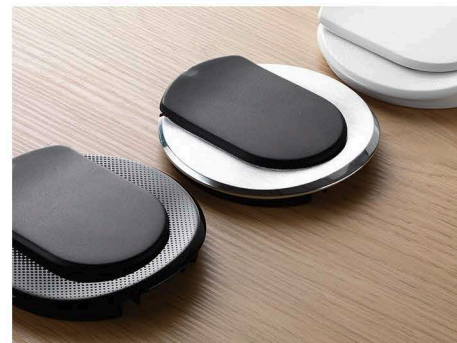

#### FUNCTIONALITY AND FLEXIBILITY

Available in 3, 2x3, 4 and 2x4 modules for custom configuration or ready assembled with low and high current functions

**ESSENTIAL FUNCTIONS WITHIN EASY REACH**  
2P+E, RJ 45 and USB sockets to meet the connection needs of mobile users quickly and easily

**CLEVER CABLE MANAGEMENT**  
Versions available with reels equipped with retractable RJ 45 and USB cables

**MODERN FINISHES**  
White, black or stainless steel finishing plates to match any office environment