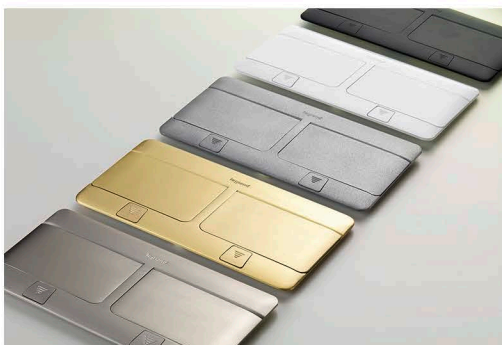

# POP-UP BOXES

02|03

Our sleek new ergonomically designed pop-up boxes provide real ease of use and rapid connection solutions for mobile applications such as PCs, mobile phones, audio and video systems. Users have a choice of high and low current desk or floor-mounted (raised access or concrete floors) connections for immediate use.

#### SLEEK DESIGN

Extra-slim format to blend discreetly into the office furniture or floor

#### ELEGANT FINISHES

Aluminium, bronze, stainless steel, black or white - a perfect match for furniture and decor