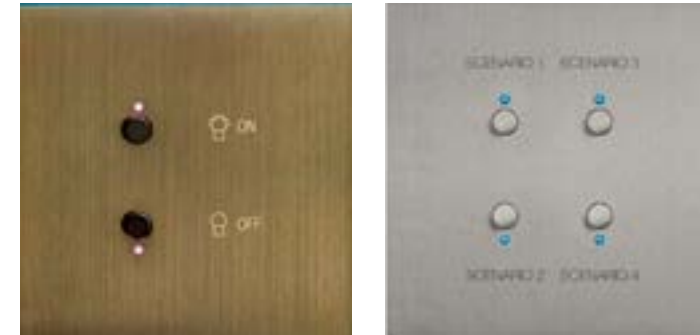

Technological

FEATURES

Art d'Arnould seamlessly interfaces with cutting edge technology protocols to convey home automation functions such as door controls or room lighting scenarios, not to mention smartphone remote control.

In addition, Art d'Arnould offers extra low-voltage push-buttons for control of third-party technology.