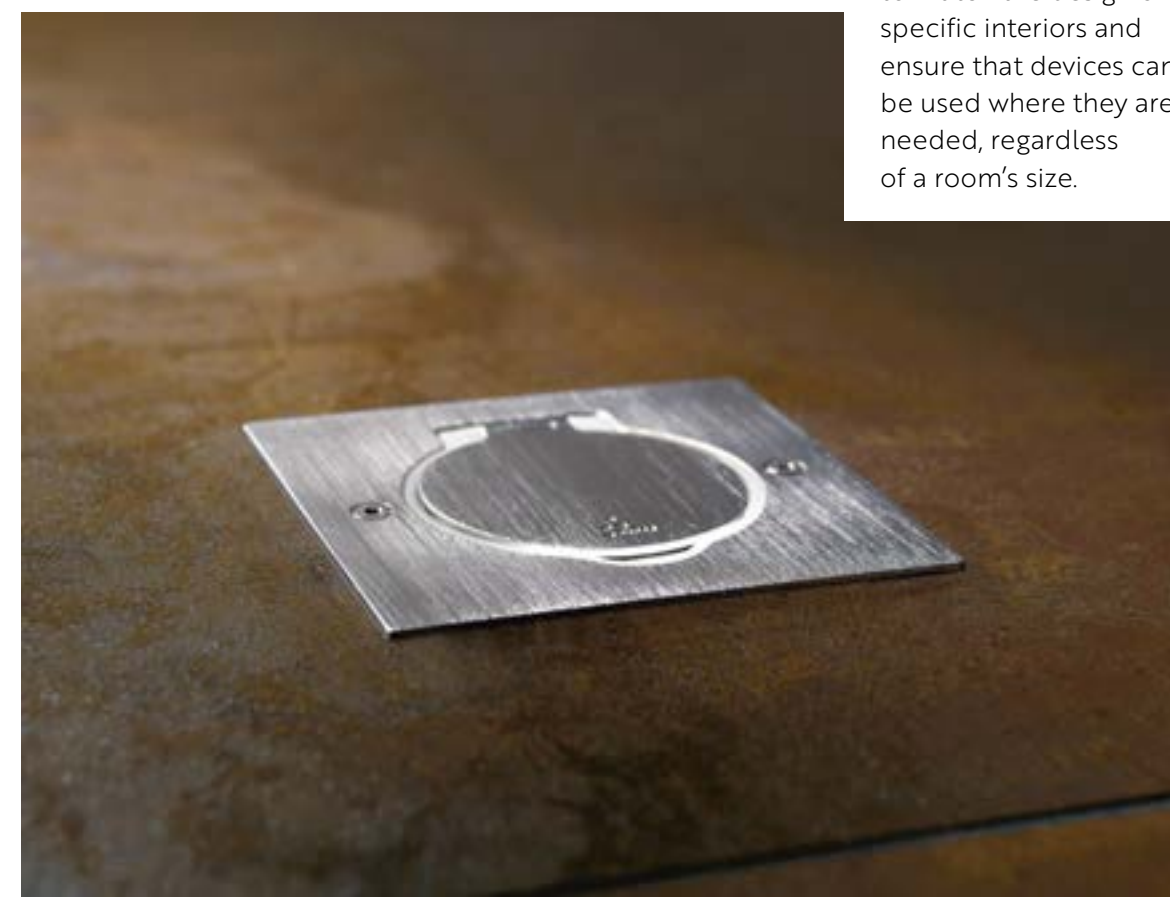

Swiss ▲

Euro-US ▲

British ▲

FLOOR SOCKETS

Art d'Arnould also includes floor sockets to match the design of specific interiors and ensure that devices can be used where they are needed, regardless of a room's size.